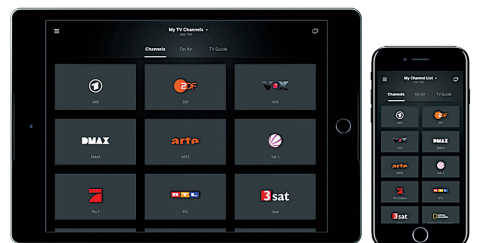

You won't miss a thing: With just one tap on the screen you can record documentaries or blockbusters while you are en route using your mobile phone. Live programming can be transmitted within the same WiFi network and be viewed in the next room.