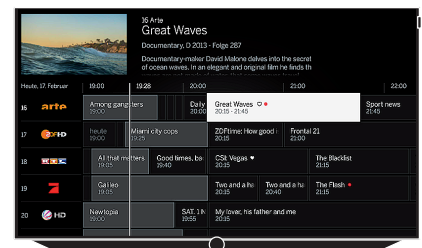

The beautifully simplified EPG design allows you to see what's on TV and to set recordings with ease.