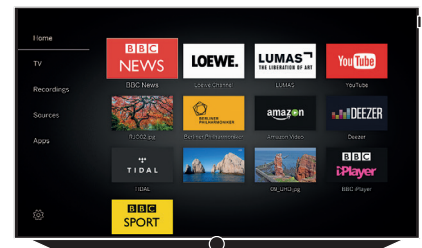

Sound

When you switch on the Loewe bild 7 TV, the display automatically glides upwards to reveal a powerful soundbar. With a rich 120 watts of music power from six speakers and four passive bass membranes, it generates a resonant sound delivering deep bass, precise mid tones and high clarity dialogue. For the ultimate entertainment system bild 7 is perfectly complemented by Loewe klang 5 speakers with intelligent wireless technology. The speakers communicate seamlessly with the Loewe bild 7 using the TV's integrated 5.1 multi-channel audio decoder.

Operation

The clearly structured user interface is easy to understand and a joy to use. Your choice of TV channels, recordings, apps or external sources can be stored on the customisable home screen. Tidal opens up access to over 40 million music tracks. Films and series are available in online video libraries such as Amazon Video, while the most popular internet videos can be found on YouTube.

The new Loewe App, which you can download, makes everything easier: Select your favourite movies with the program guide, set recordings and access other sources with just a few clicks.

Loewe os – operating system